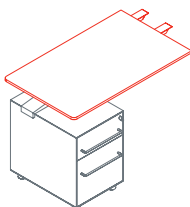

Side return top for pedestal

1NM0101/103: L 100 D 60 H 72
1NM0102/104: L 140 D 60 H 72