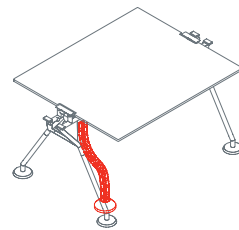

# Nomos System

Intermediate screen  
**1NM2512:** L 160 H 35

Front screen  
**1NM2521:** L 160 H 30

Modesty panel  
**1NM2532:** L 160 H 30

Cable management hook  
**1NM1521**

Cable management hook  
**1NM1531**

Black plastic cable management vertebra  
**1NM1541**

Cable tray  
**1NM1551:** L 80  
**1NM1552:** L 120  
**1NM1553:** L 160