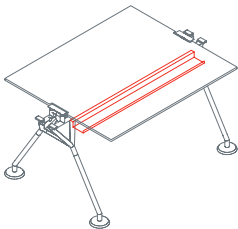

# Nomos System

Intermediate screen  
**1NM2512:** L 160 H 35

Front screen  
**1NM2521:** L 160 H 30

Modesty panel  
**1NM2532:** L 160 H 30

Cable management hook  
**1NM1521**

Cable management hook  
**1NM1531**

Black plastic cable management vertebra  
**1NM1541**

Cable tray  
**1NM1551:** L 80  
**1NM1552:** L 120  
**1NM1553:** L 160