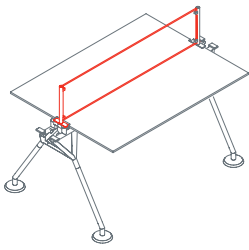

Nomos System

Intermediate screen
1NM2512: L 160 H 35