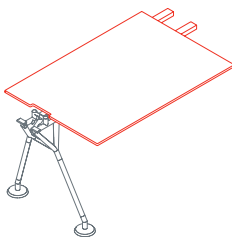

The system's starting point is a tubular metal backbone to which legs, feet, supports, worktops, superstructures and screens can be attached. A plastic vertebra secured to the frame provides orderly access for cables from the floor. Modular cable ducting in painted perforated sheet metal carries cabling under the worktops.

# Nomos System

Leg

**1NM1011:** D 60 H 72  
**1NM1012:** D 80 H 72  
**1NM1013:** D 100 H 72  
**1NM1014:** D 120 H 72

Top

**1NM0011:** L 80 D 60  
**1NM0012:** L 120 D 60  
**1NM0013:** L 160 D 60  
**1NM0014:** L 80 D 80  
**1NM0015:** L 120 D 80  
**1NM0016:** L 160 D 80  
**1NM0017:** L 80 D 100  
**1NM0018:** L 120 D 100  
**1NM0019:** L 160 D 100  
**1NM0020:** L 80 D 120  
**1NM0021:** L 120 D 120  
**1NM0022:** L 160 D 120  
**1NM0023:** L 160 D 160

Top arranged for leather desk pad

**1NM0053:** L 160 D 80  
**1NM0054:** L 180 D 80  
**1NM0055:** L 200 D 80  
**1NM0056:** L 160 D 100  
**1NM0057:** L 180 D 100  
**1NM0058:** L 200 D 100

Leather desk pad  
**1NM0052:** L 80 D 50