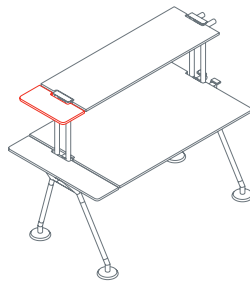

The system's starting point is a tubular metal backbone to which legs, feet, supports, worktops, superstructures and screens can be attached. A plastic vertebra secured to the frame provides orderly access for cables from the floor. Modular cable ducting in painted perforated sheet metal carries cabling under the worktops.

Side return top

**1NM0031:** L 160 D 80  
**1NM0032:** L 160 D 80  
**1NM0033:** L 160 D 120

End top

**1NM0041/47:** L 20 D 60  
**1NM0042/48:** L 20 D 80  
**1NM0043/49:** L 20 D 80  
**1NM0044/50:** L 20 D 100  
**1NM0045/40:** L 20 D 120  
**1NM0046:** L 40 D 160

Side return top

**1NM0091:** L 100 D 60 H 72  
**1NM0092:** L 140 D 60 H 72

Side return top for pedestal

**1NM0101/103:** L 100 D 60 H 72  
**1NM0102/104:** L 140 D 60 H 72

Upright

**1NM1511:** H 39  
**1NM1512:** H 72

Upper shelf

**1NM3011:** L 160 D 40

Upper end shelf

**1NM3023:** D 40

End side screen

**1NM2511:** L 160 H 35