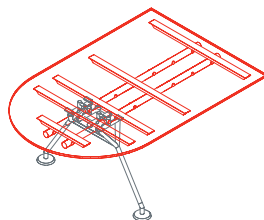

The system's starting point is a tubular metal backbone to which legs, feet, supports, worktops, superstructures and screens can be attached. A plastic vertebra secured to the frame provides orderly access for cables from the floor. Modular cable ducting in painted perforated sheet metal carries cabling under the worktops.

Intermediate top  
1NM0071: L 120 D 60  
1NM0072: L 160 D 60

End side top  
1NM0081: L 140 D 60  
1NM0082: L 180 D 60

Intermediate meeting top  
1NM0073: L 120 D 140  
1NM0074: L 160 D 140

End side meeting top  
1NM0083: L 140 D 120  
1NM0084: L 160 D 120  
1NM0085: L 180 D 120  
1NM0086: L 200 D 120  
1NM0087: L 160 D 140  
1NM0088: L 200 D 140

End side meeting top  
1NM0311: L 183 D 120  
1NM0312: L 203 D 120  
1NM0313: L 183 D 140  
1NM0314: L 223 D 140