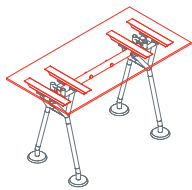

Nomos System

Top
1NM0059: L 120 D 60