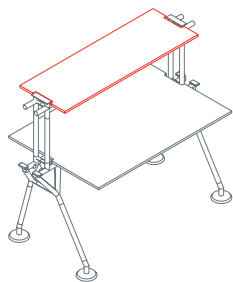

The system's starting point is a tubular metal backbone to which legs, feet, supports, worktops, superstructures and screens can be attached. A plastic vertebra secured to the frame provides orderly access for cables from the floor. Modular cable ducting in painted perforated sheet metal carries cabling under the worktops.

Side return top

**1NM0031:** L 160 D 80  
**1NM0032:** L 160 D 80  
**1NM0033:** L 160 D 120

End top

**1NM0041/47:** L 20 D 60  
**1NM0042/48:** L 20 D 80  
**1NM0043/49:** L 20 D 80  
**1NM0044/50:** L 20 D 100  
**1NM0045/40:** L 20 D 120  
**1NM0046:** L 40 D 160

Side return top

**1NM0091:** L 100 D 60 H 72  
**1NM0092:** L 140 D 60 H 72

Side return top for pedestal

**1NM0101/103:** L 100 D 60 H 72  
**1NM0102/104:** L 140 D 60 H 72

Upright

**1NM1511:** H 39  
**1NM1512:** H 72

Upper shelf

**1NM3011:** L 160 D 40

Upper end shelf

**1NM3023:** D 40

End side screen

**1NM2511:** L 160 H 35